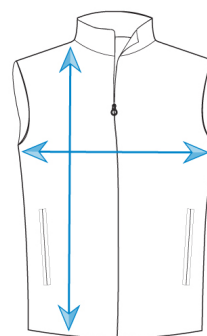

### Product Images

SOFTSHELL VEST										
Measurements are in CM										
<b>Ladies</b>	<b>6</b>	<b>8</b>	<b>10</b>	<b>12</b>	<b>14</b>	<b>16</b>	<b>18</b>	<b>20</b>	<b>22</b>	<b>24</b>
Half Chest	44.5	47	49.5	52	54.5	57	59.5	62	67	72
Body Length	60	62	64	66	68	70	72	74	75	76
<b>Mens</b>	<b>XS</b>	<b>S</b>	<b>M</b>	<b>L</b>	<b>XL</b>	<b>2XL</b>	<b>3XL</b>	<b>4XL</b>	<b>5XL</b>	<b>6XL</b>
Half Chest	52.5	55	57.5	60	62.5	65	69.5	72	75	78
Body Length	66	68	70	72	74	77	79	81	83	85
<b>Kids</b>	<b>6</b>	<b>8</b>	<b>10</b>	<b>12</b>	<b>14</b>	<b>16</b>				
Half Chest	40	42.5	44.5	46.5	48.5	51.5				
Body Length	54	57	60	63	66	69				

Thredbo includes a left chest zip pocket with rubber seal

2 side zip pockets. Inner mesh lining to cover pockets

Contrasting inner collar, inner placket, side piping in your choice of stock bonded poly jersey colours